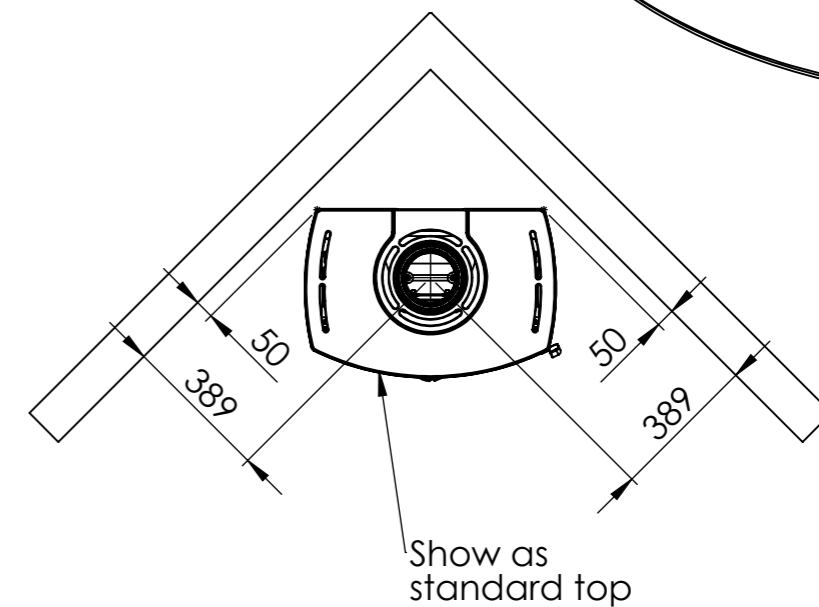

Serie	Icon Line
Description	Icon Line Eclipse XL

The same dimensions apply to standard stoves (Steel) and stone models

Optional Bottom door

*75 mm with insulation/ shielding of flue gas connector