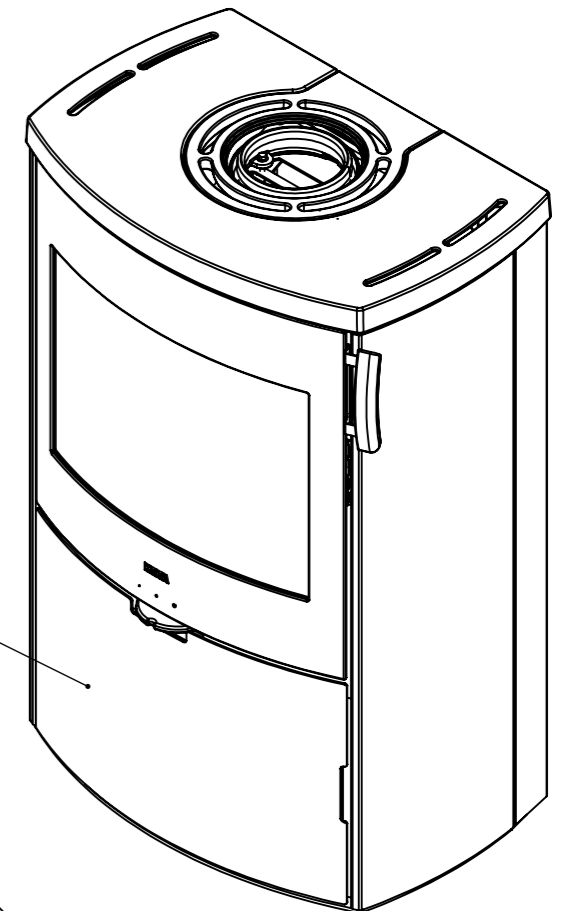

Serie	Icon Line
Description	Icon Line Eclipse XL

The same dimensions apply to standard stoves (Steel) and stone models

Optional Bottom door

*75 mm with insulation/ shielding of flue gas connector