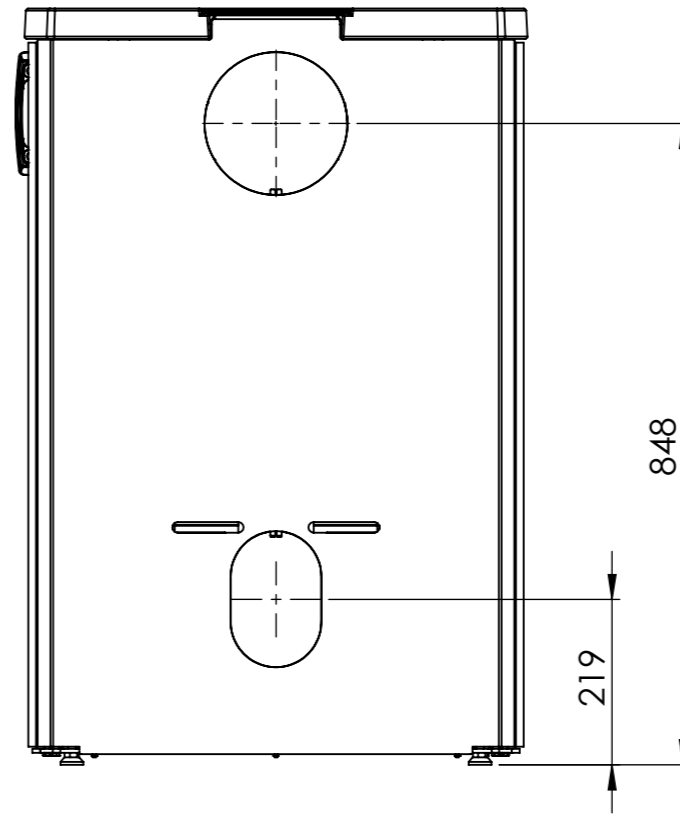

Serie	Icon Line
Description	Icon Line Eclipse XL

The same dimensions apply to standard stoves (Steel) and stone models

Optional Bottom door

*75 mm with insulation/ shielding of flue gas connector