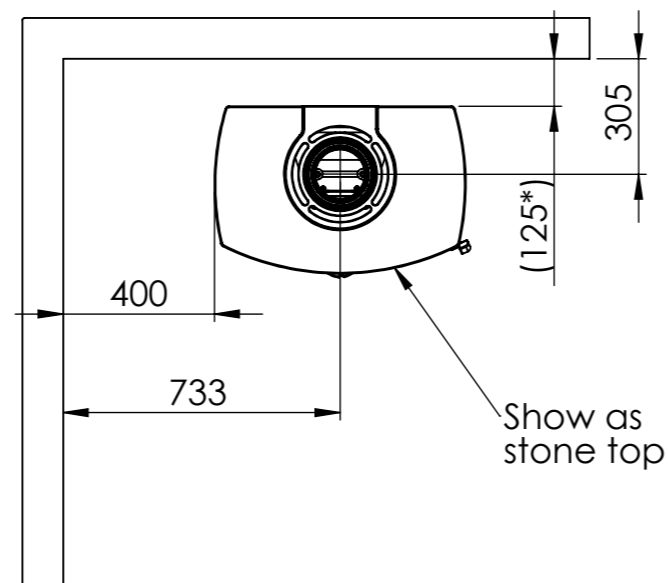

Serie	Icon Line
Description	Icon Line Eclipse XL

The same dimensions apply to standard stoves (Steel) and stone models

Optional Bottom door

*75 mm with insulation/ shielding of flue gas connector