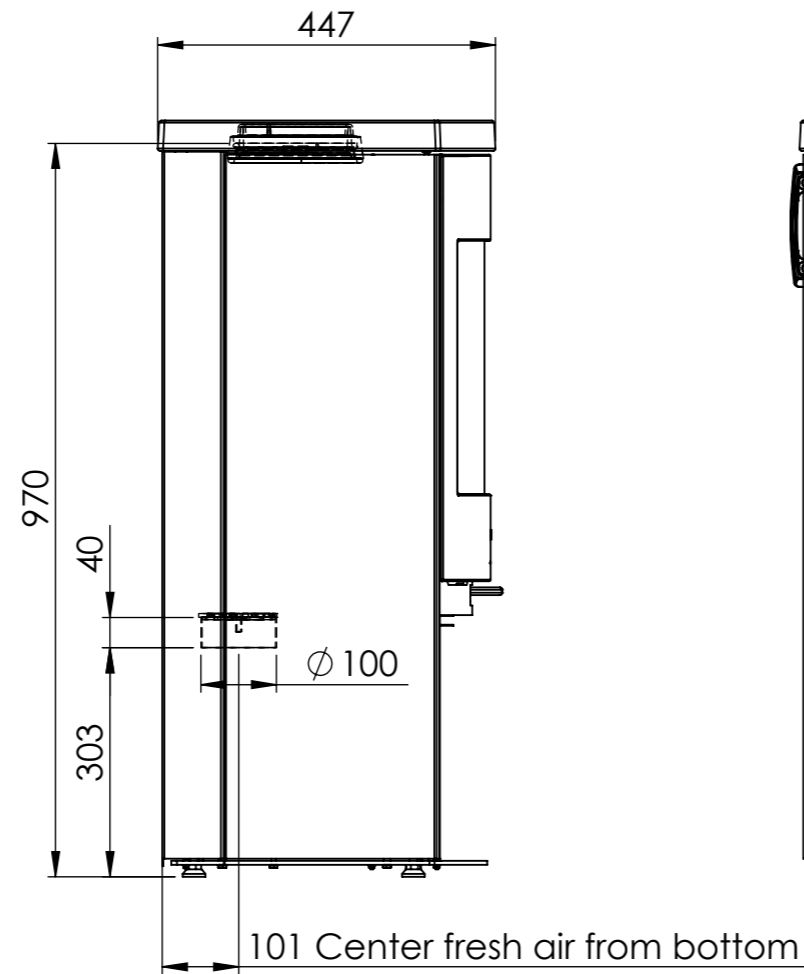

Serie	Icon Line
Description	Icon Line Eclipse XL

The same dimensions apply to standard stoves (Steel) and stone models

Optional Bottom door

*75 mm with insulation/ shielding of flue gas connector