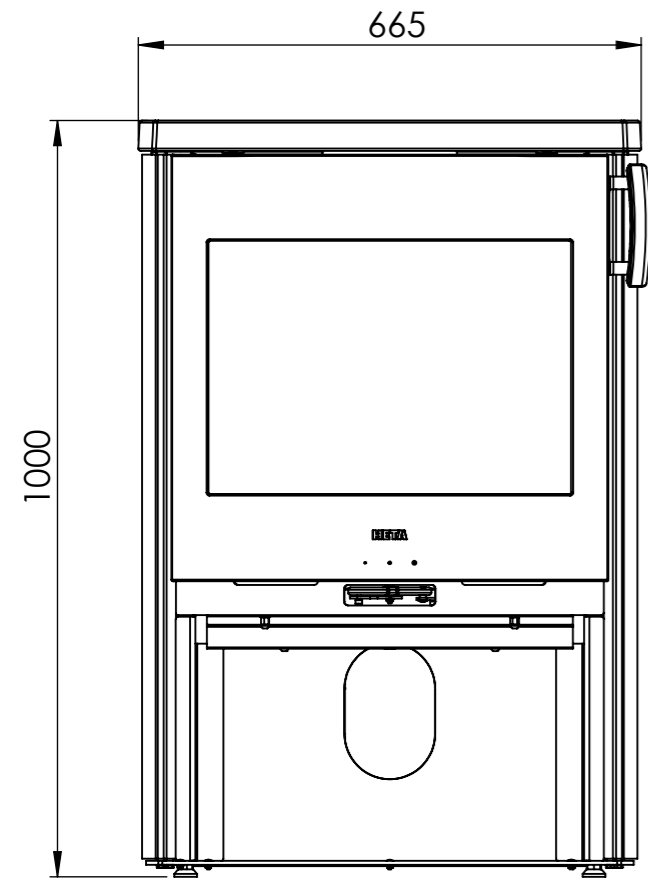

Serie	Icon Line
Description	Icon Line Eclipse XL

The same dimensions apply to standard stoves (Steel) and stone models

Optional Bottom door

*75 mm with insulation/ shielding of flue gas connector