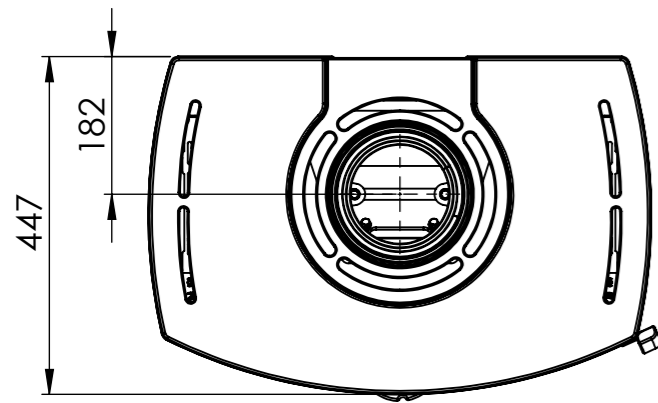

Serie	Icon Line
Description	Icon Line Eclipse XL

The same dimensions apply to standard stoves (Steel) and stone models

Optional Bottom door

*75 mm with insulation/ shielding of flue gas connector