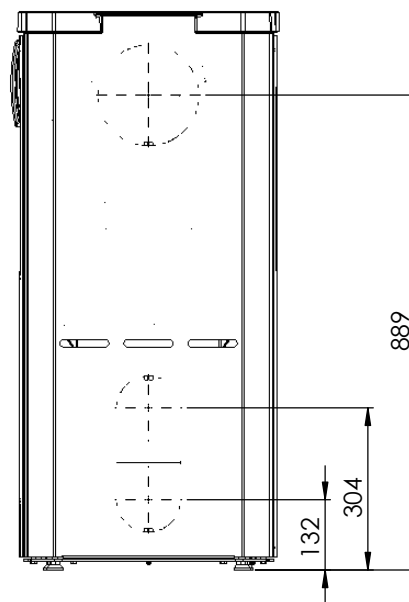

Serie	Icon-Line Moderna
Description	Icon-Line Moderna Side windows

The same dimensions apply to standard stoves (Steel) and stone models

*60 mm with 30 mm insulation of the flue gas connector